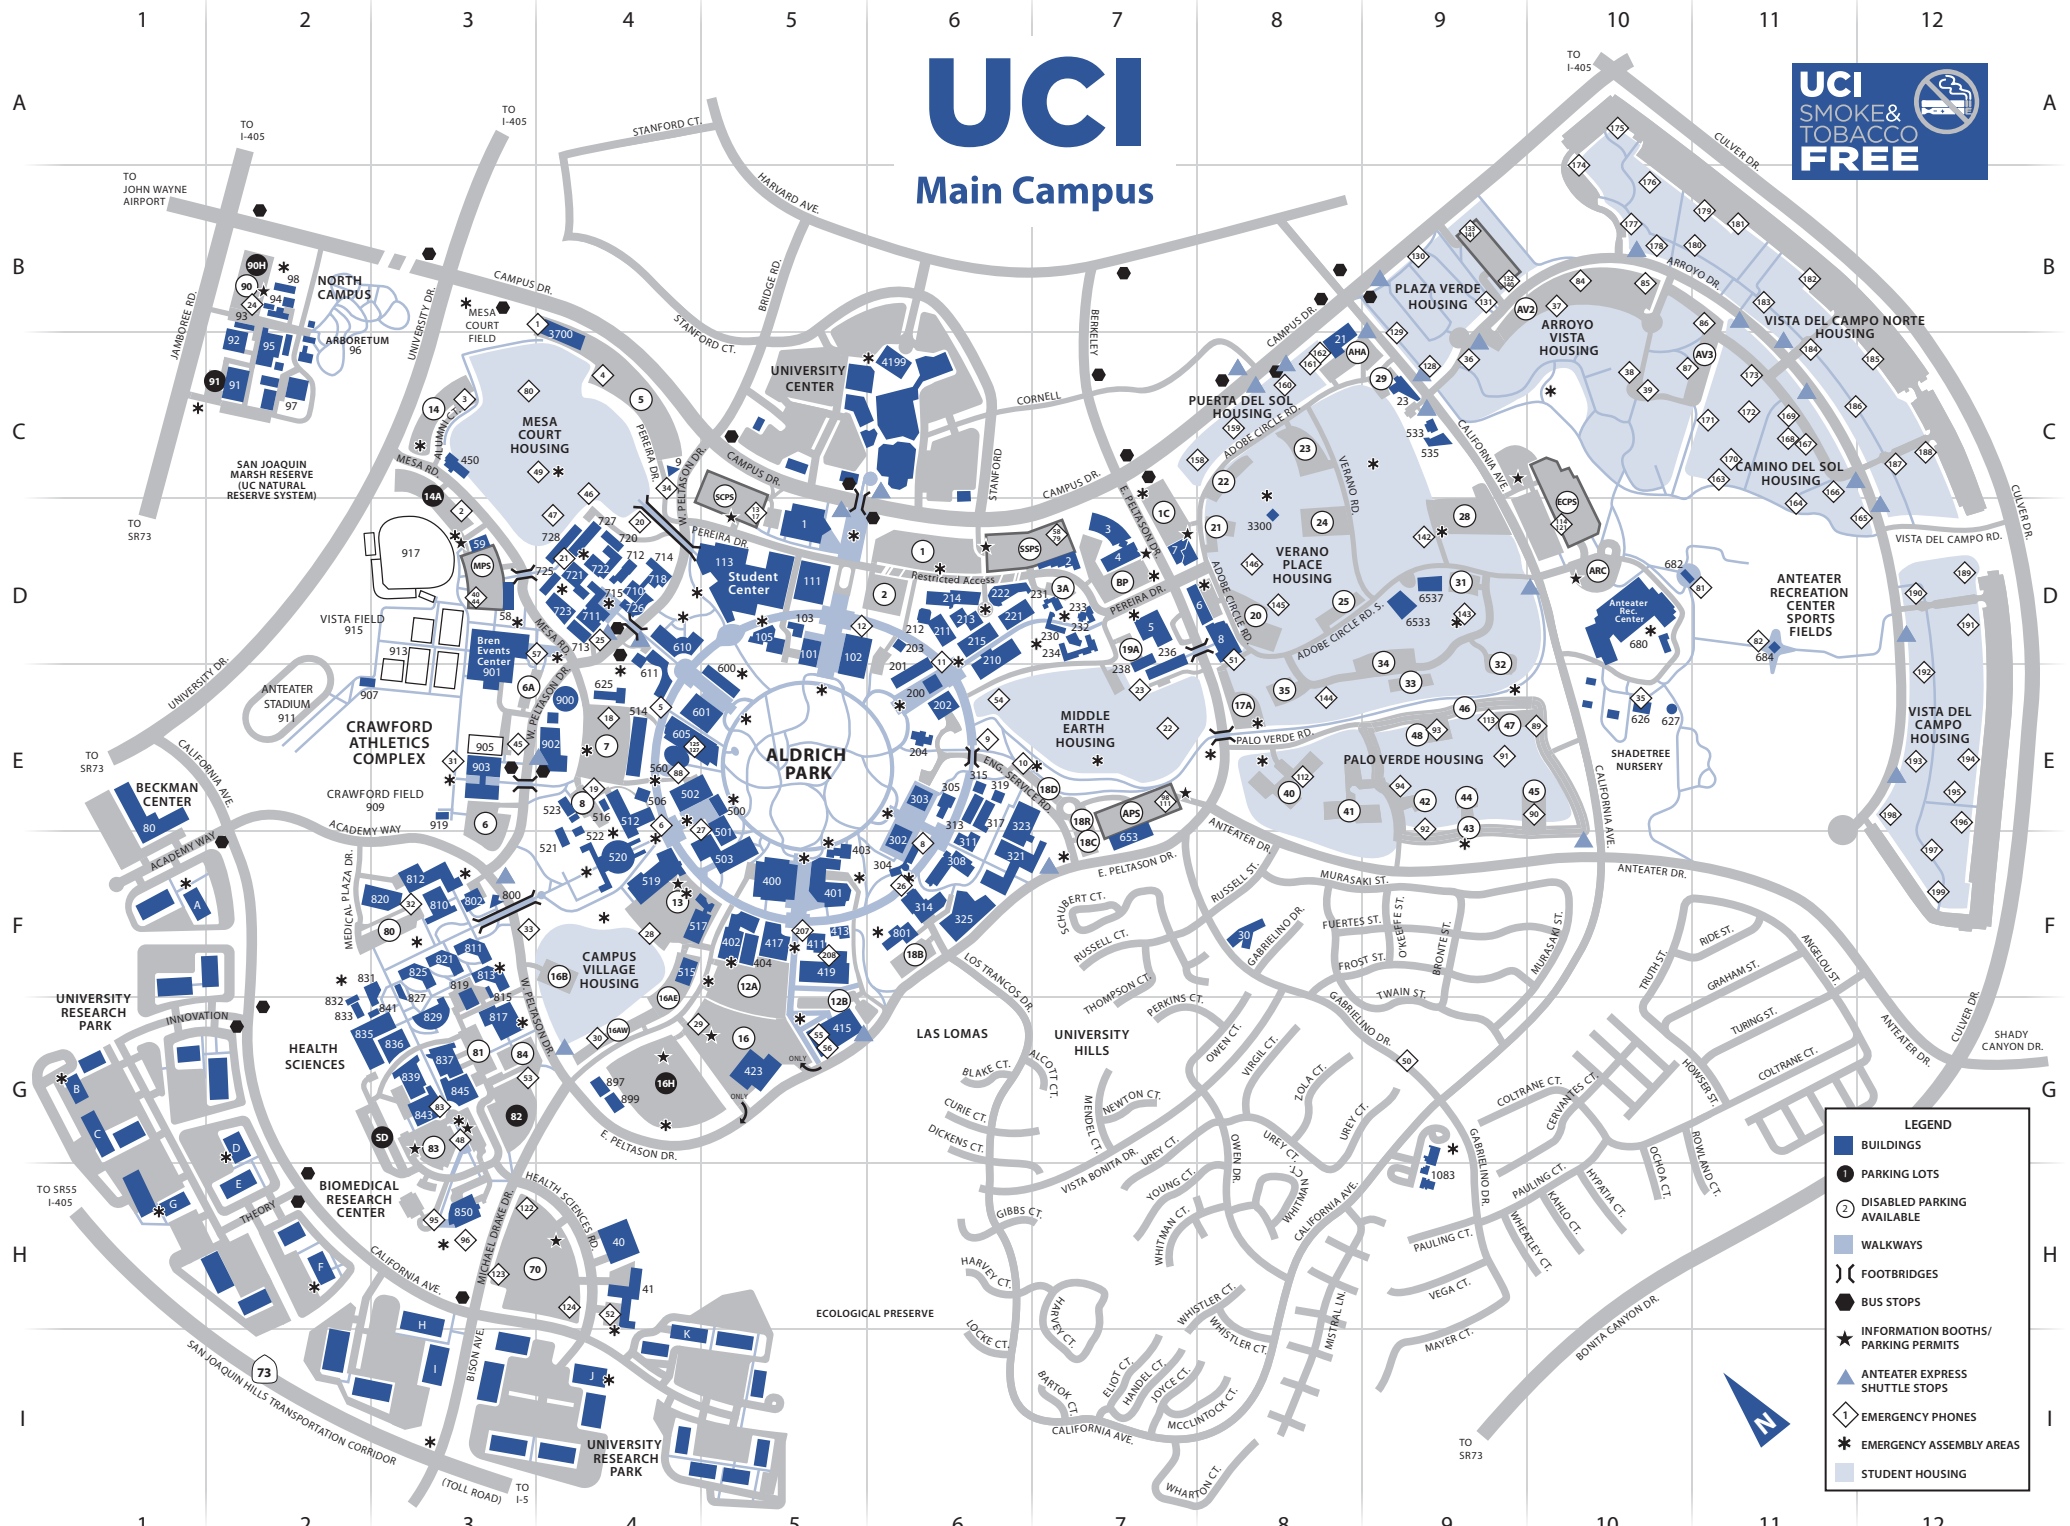

UCI Main Campus

| LEGEND | |
|--------|--|
| | BUILDINGS |
| | PARKING LOTS |
| | DISABLED PARKING AVAILABLE |
| | WALKWAYS |
| | FOOTBRIDGES |
| | BUS STOPS |
| | INFORMATION BOOTHS/ PARKING PERMITS |
| | ANTEATER EXPRESS SHUTTLE STOPS |
| | EMERGENCY PHONES |
| | EMERGENCY ASSEMBLY AREAS |
| | STUDENT HOUSING |