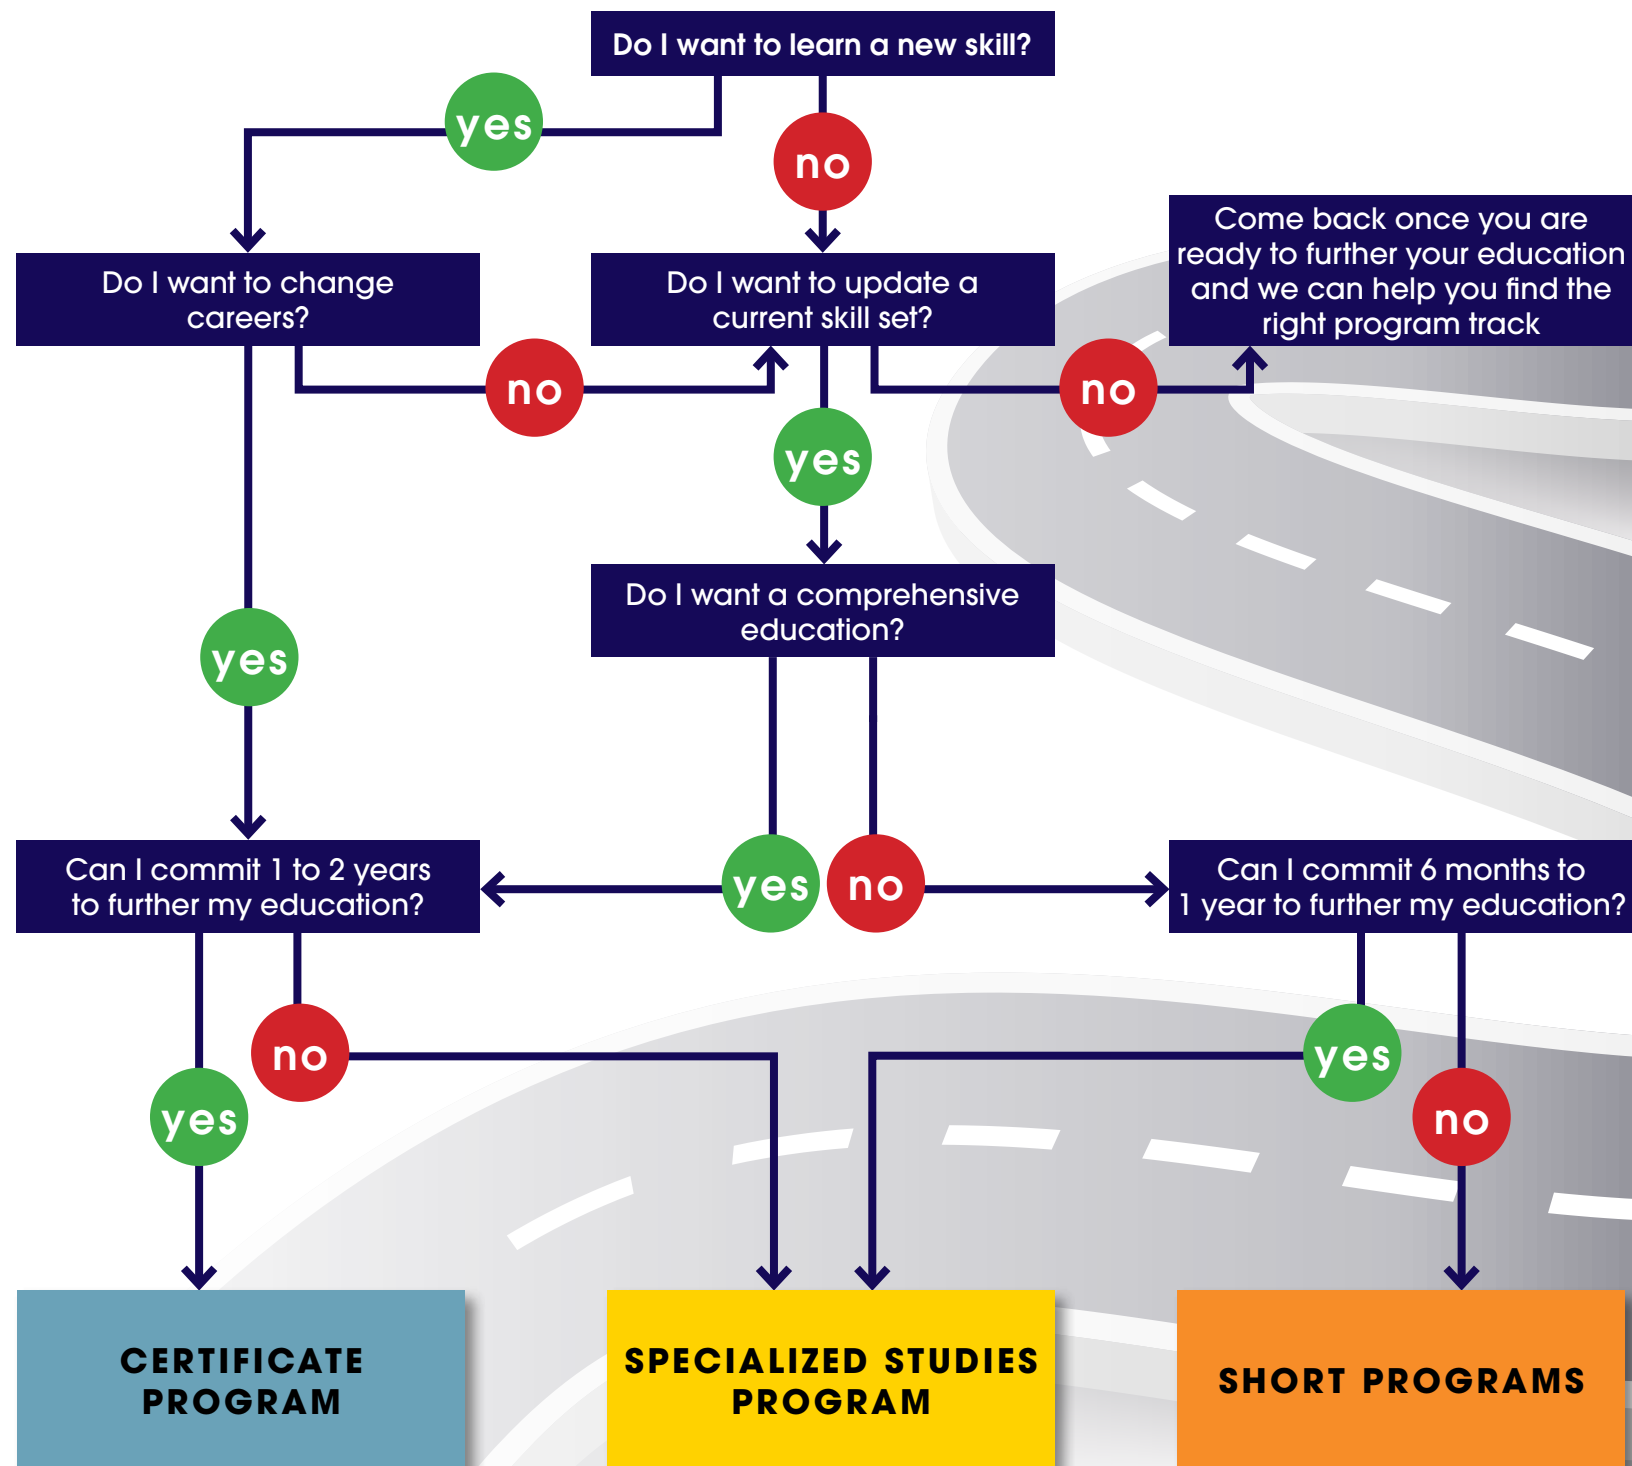

Which Program Track is right for me?

CERTIFICATE PROGRAMS

Choose from a broad range of topics that offer comprehensive education to help advance or start your career and demonstrate your commitment to personal and professional development. A select number of certificates also offer transfer credits toward degree programs at our partner universities. Completion times vary, but most certificates can be earned in approximately one year.

SPECIALIZED STUDIES PROGRAMS

Acquire concentrated knowledge in a focused area without the time commitment of a traditional certificate program. Specialized Studies can be completed in as few as six months.

SHORT PROGRAMS

Limited on time? Learn on-the-go with an assortment of boot camps, workshops and short courses that range in length from 1-2 days or 1-2 weeks.

Come back once you are ready to further your education and we can help you find the right program track

Still not sure which track is right for you?

Enroll in as many individual courses as you wish to help boost your skills and knowledge in any of our program areas!

Find out more at ce.uci.edu